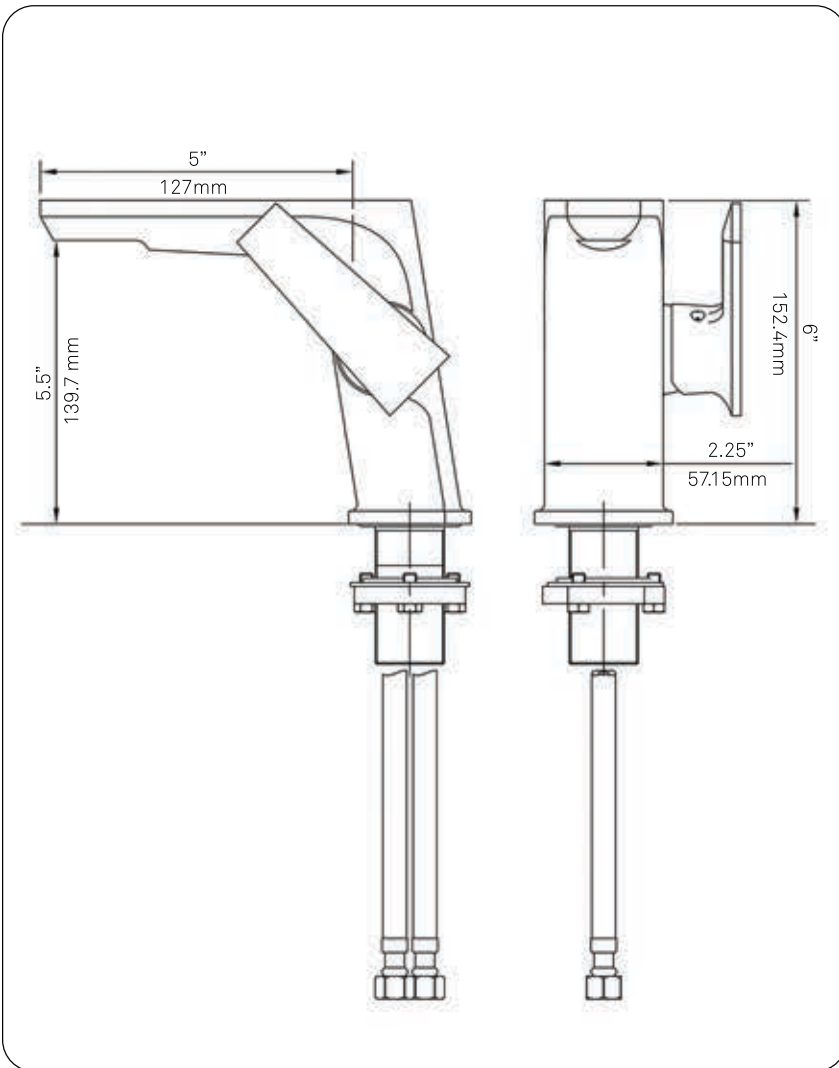

NBF-061MB MILLER Contemporary Single Handle Lav Faucet

Requested By: _____

Specific Features: _____

STANDARD SPECIFICATIONS:

- Matte black finish
- Single handle control
- Solid brass construction
- High pressure ceramic cartridge
- Single hole deck mount installation
- Mounting hardware included
- Spout reach: 5-inches
- Spout height: 5.5-inches
- 1.5-inch mounting hole diameter
- cUPC and AB1953 low lead compliant
- NSF certified

WARRANTY:

- Limited lifetime warranty
- See www.Novatto.com for details

COORDINATING ACCESSORIES:

- PUD-MB pop-up drain
- MR-001MB mounting ring
- Glacier Ice Restoration and Sealer kit

NOTES

Novatto reserves the right (1) to make changes in specifications and materials, and (2) to change or discontinue models, both without notice or obligation. Dimensions are for reference only, see www.Novatto.com for finish options and product availability.